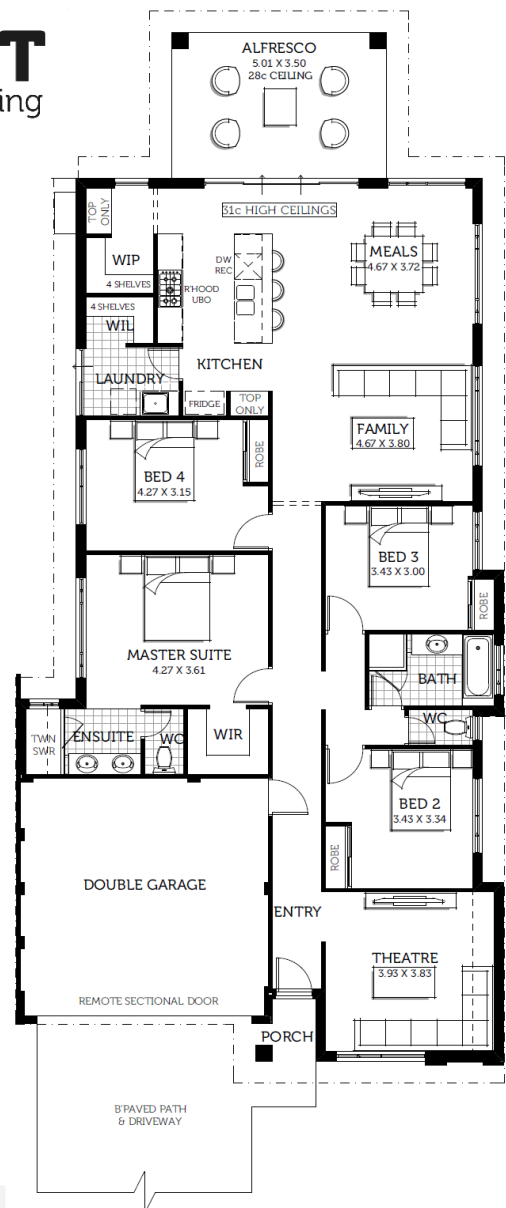

*T&C's apply. Images are for illustration purposes only. Prices are subject to change when site works and any other costs are taken into consideration. The H&L package advertised is not owned by Terranovis. Terranovis works closely with the Builder/Seller and can organize the purchase of the build as part of the advertised house and land package. Alternatively, the client is able to purchase the land directly from the Developer or Agent. Whilst the relevant property was available for sale at the time the Developer approved the advertisement for publication, neither the Builder nor the Developer and/or Land Seller can guarantee the relevant property will still be available at the time of enquiry.